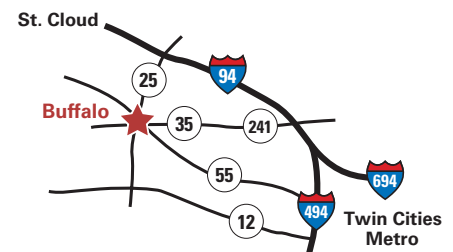

THE BUFFALO PRCA RODEO — 4TH WEEK OF JUNE

The Buffalo Rodeo is Minnesota's oldest and most respected. In addition to the rodeo itself, this event offers a variety of rodeo-related events for the whole family. Find out more at buffalorodeo.com.

ARTS & CRAFTS FESTIVAL — 3RD SATURDAY IN AUGUST

Talented artists display their creations at this annual Festival each August in downtown Buffalo.

A TASTEFUL NIGHT IN BUFFALO — 3RD THURSDAY IN SEPTEMBER

Sample the finest in foods and beverages while enjoying a variety of musical entertainment at the A Tasteful Night in Buffalo at the Buffalo Civic Center.

DECK THE HALLS — 1ST WEEKEND IN DECEMBER

Join us as we "Deck The Halls" in downtown Buffalo with musicians, carolers, sleigh rides, a visit from Santa, hot chocolate, cookies and more.

A complete schedule of upcoming Chamber events can be found on our website at buffalo-mn.org. For a listing of city events, please visit ci.buffalo.mn.us.

Directions & Information

Buffalo is conveniently located at the junction of Highways 25 and 55, just 35 minutes from the Twin Cities and St. Cloud.

The Buffalo Tourism Board welcomes visitors. The City of Buffalo actively promotes the development and advocacy of the local tourism industry by creating visitor attractions, services and facilities.

For more information, call The Buffalo Tourism office at 763-682-4902, or visit our website at buffalo-mn.org